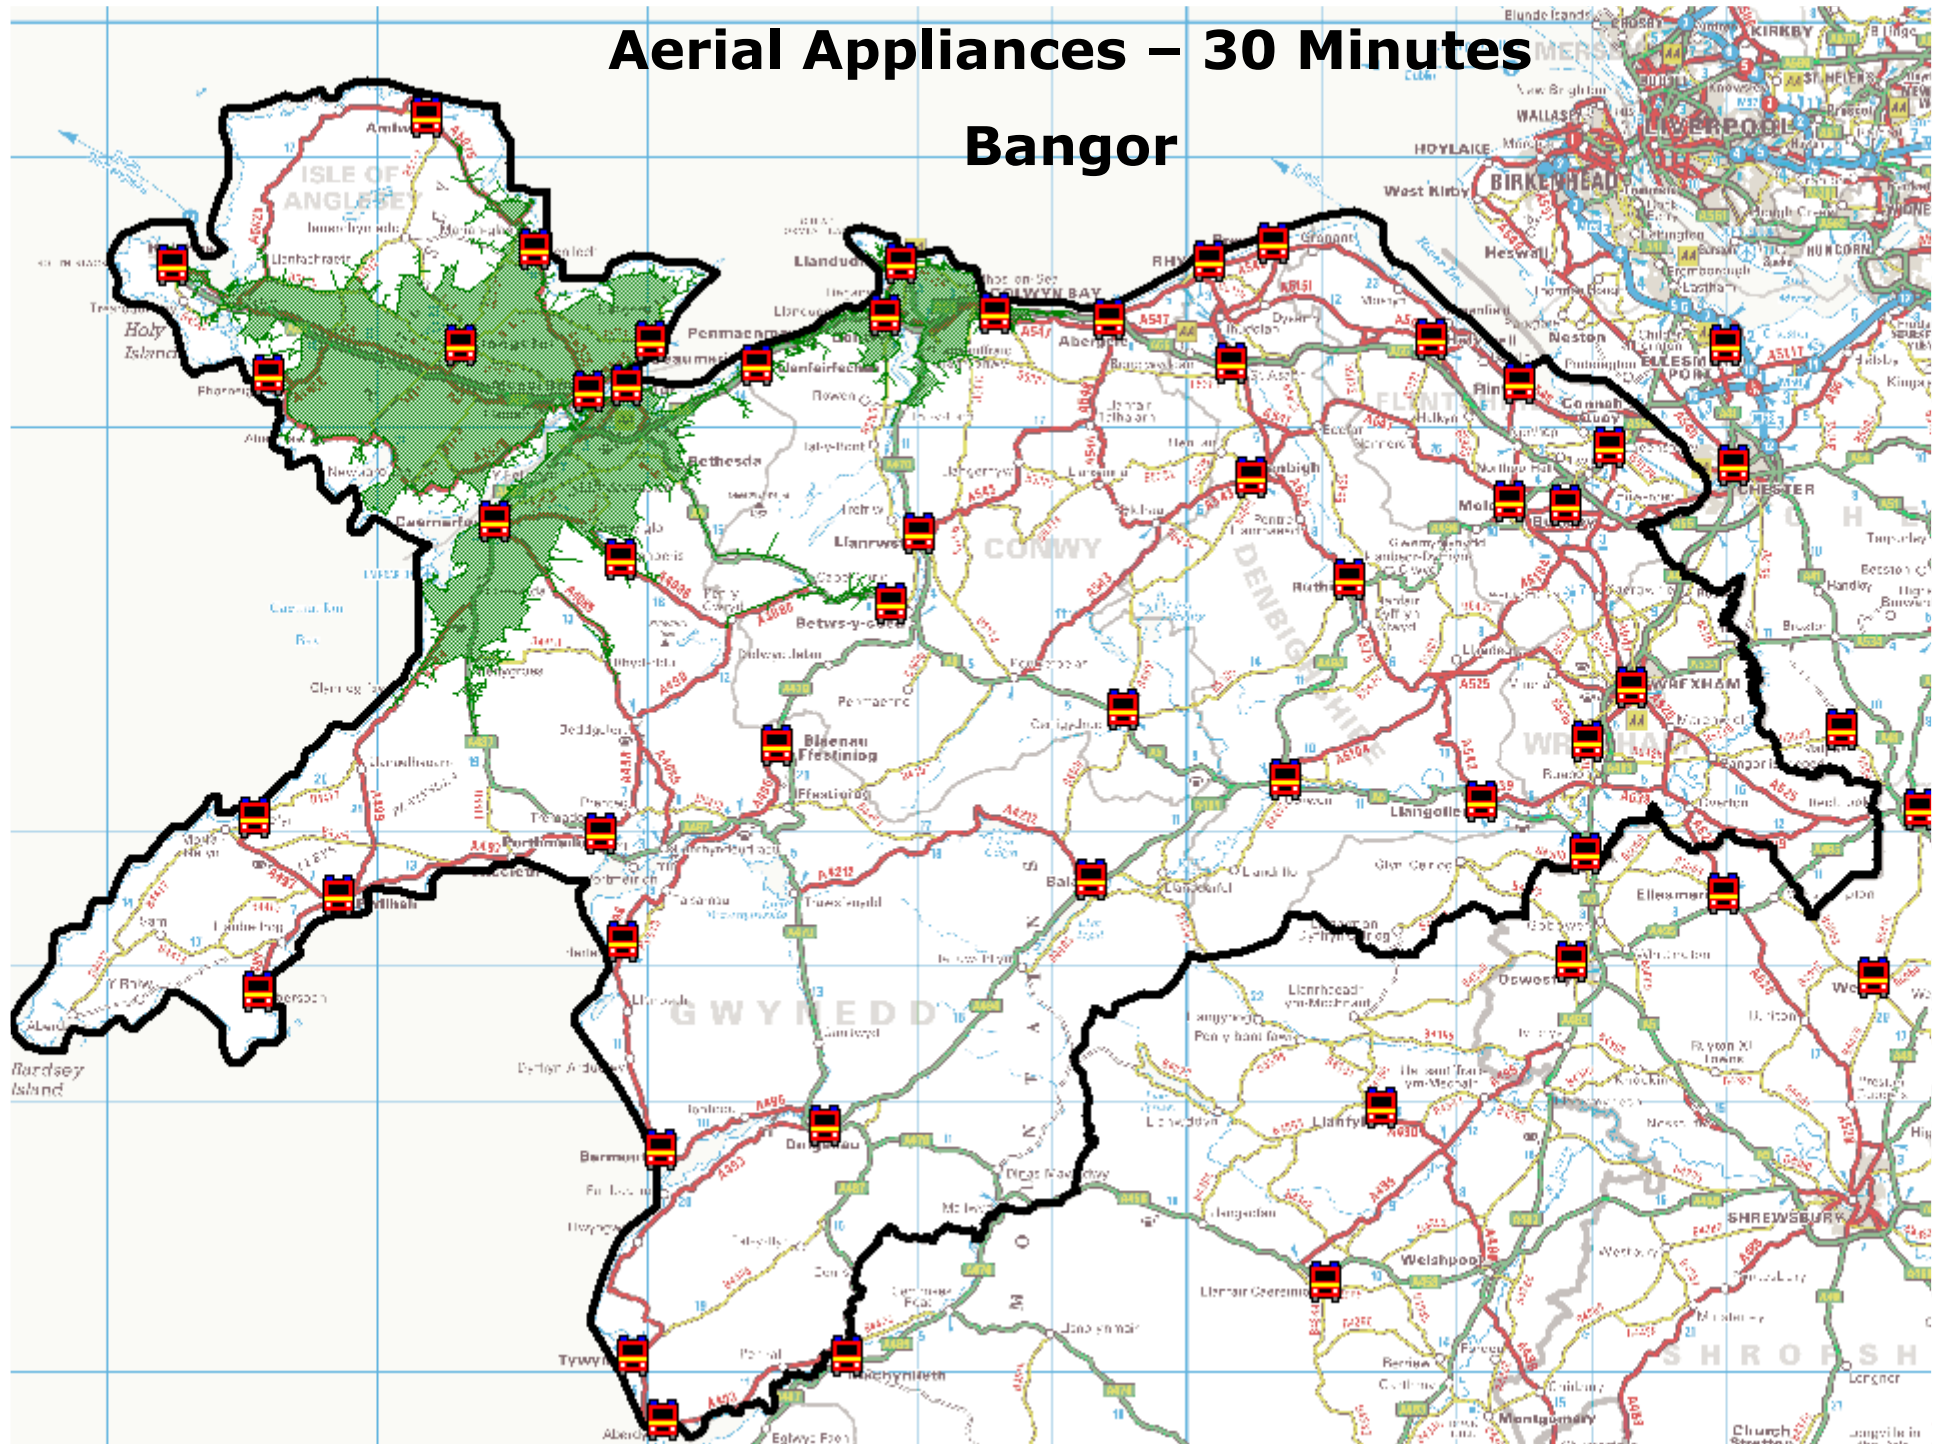

Aerial Appliances – 30 Minutes

Bangor