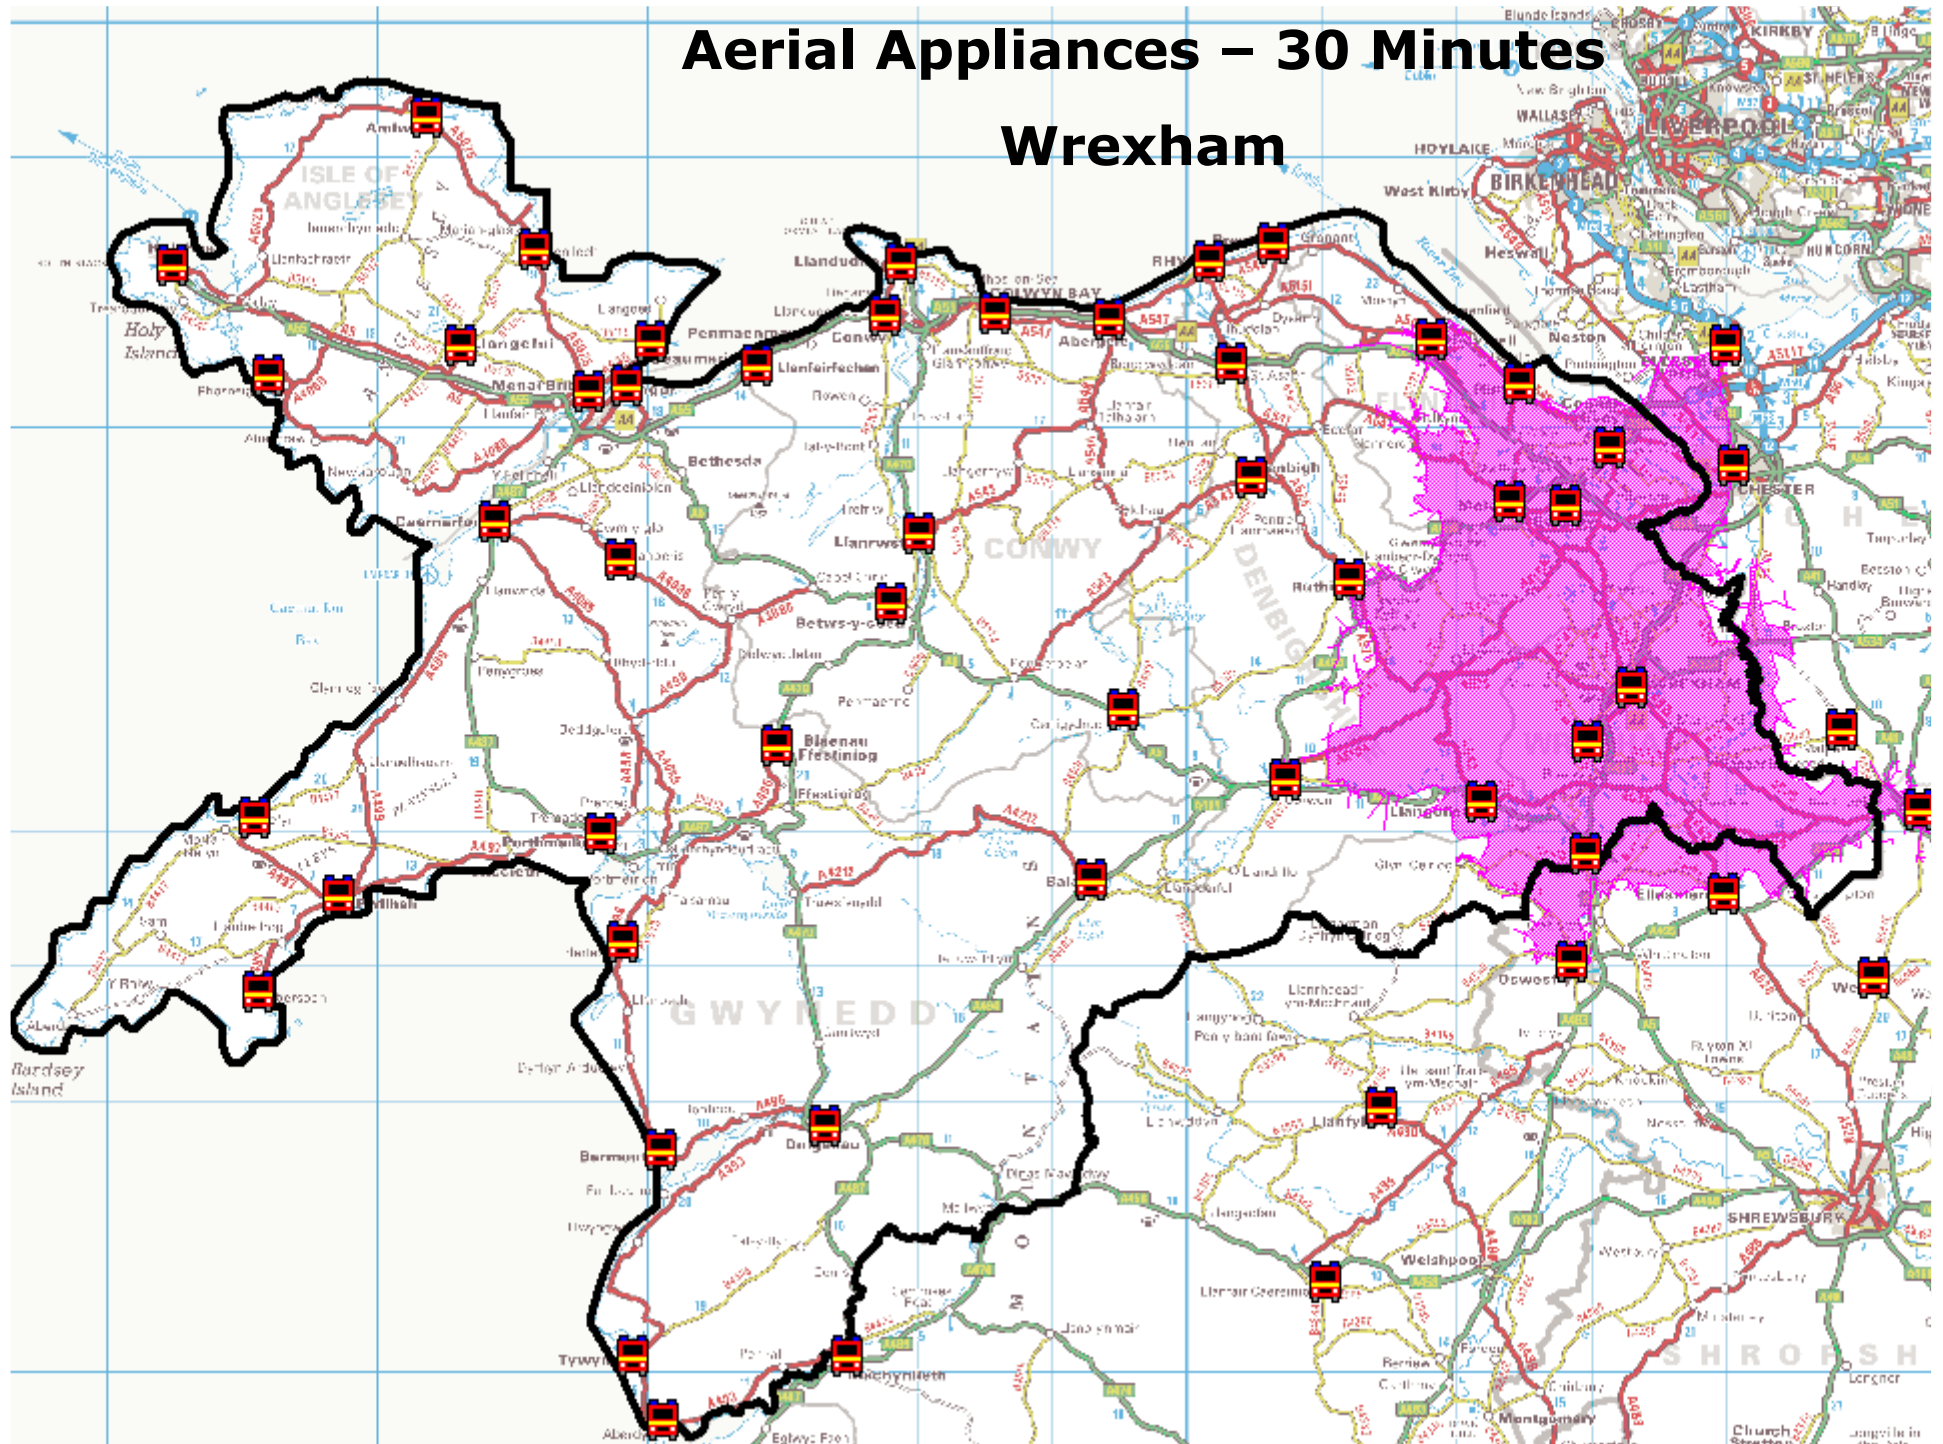

Wrexham

Aerial Appliances – 30 Minutes

Wrexham and Bangor

Aerial Appliances – 30 Minutes

Bangor, Rhyl and Wrexham

Aerial Appliances – 30 Minutes

Wrexham

Aerial Appliances – 30 Minutes Wrexham and Llandudno