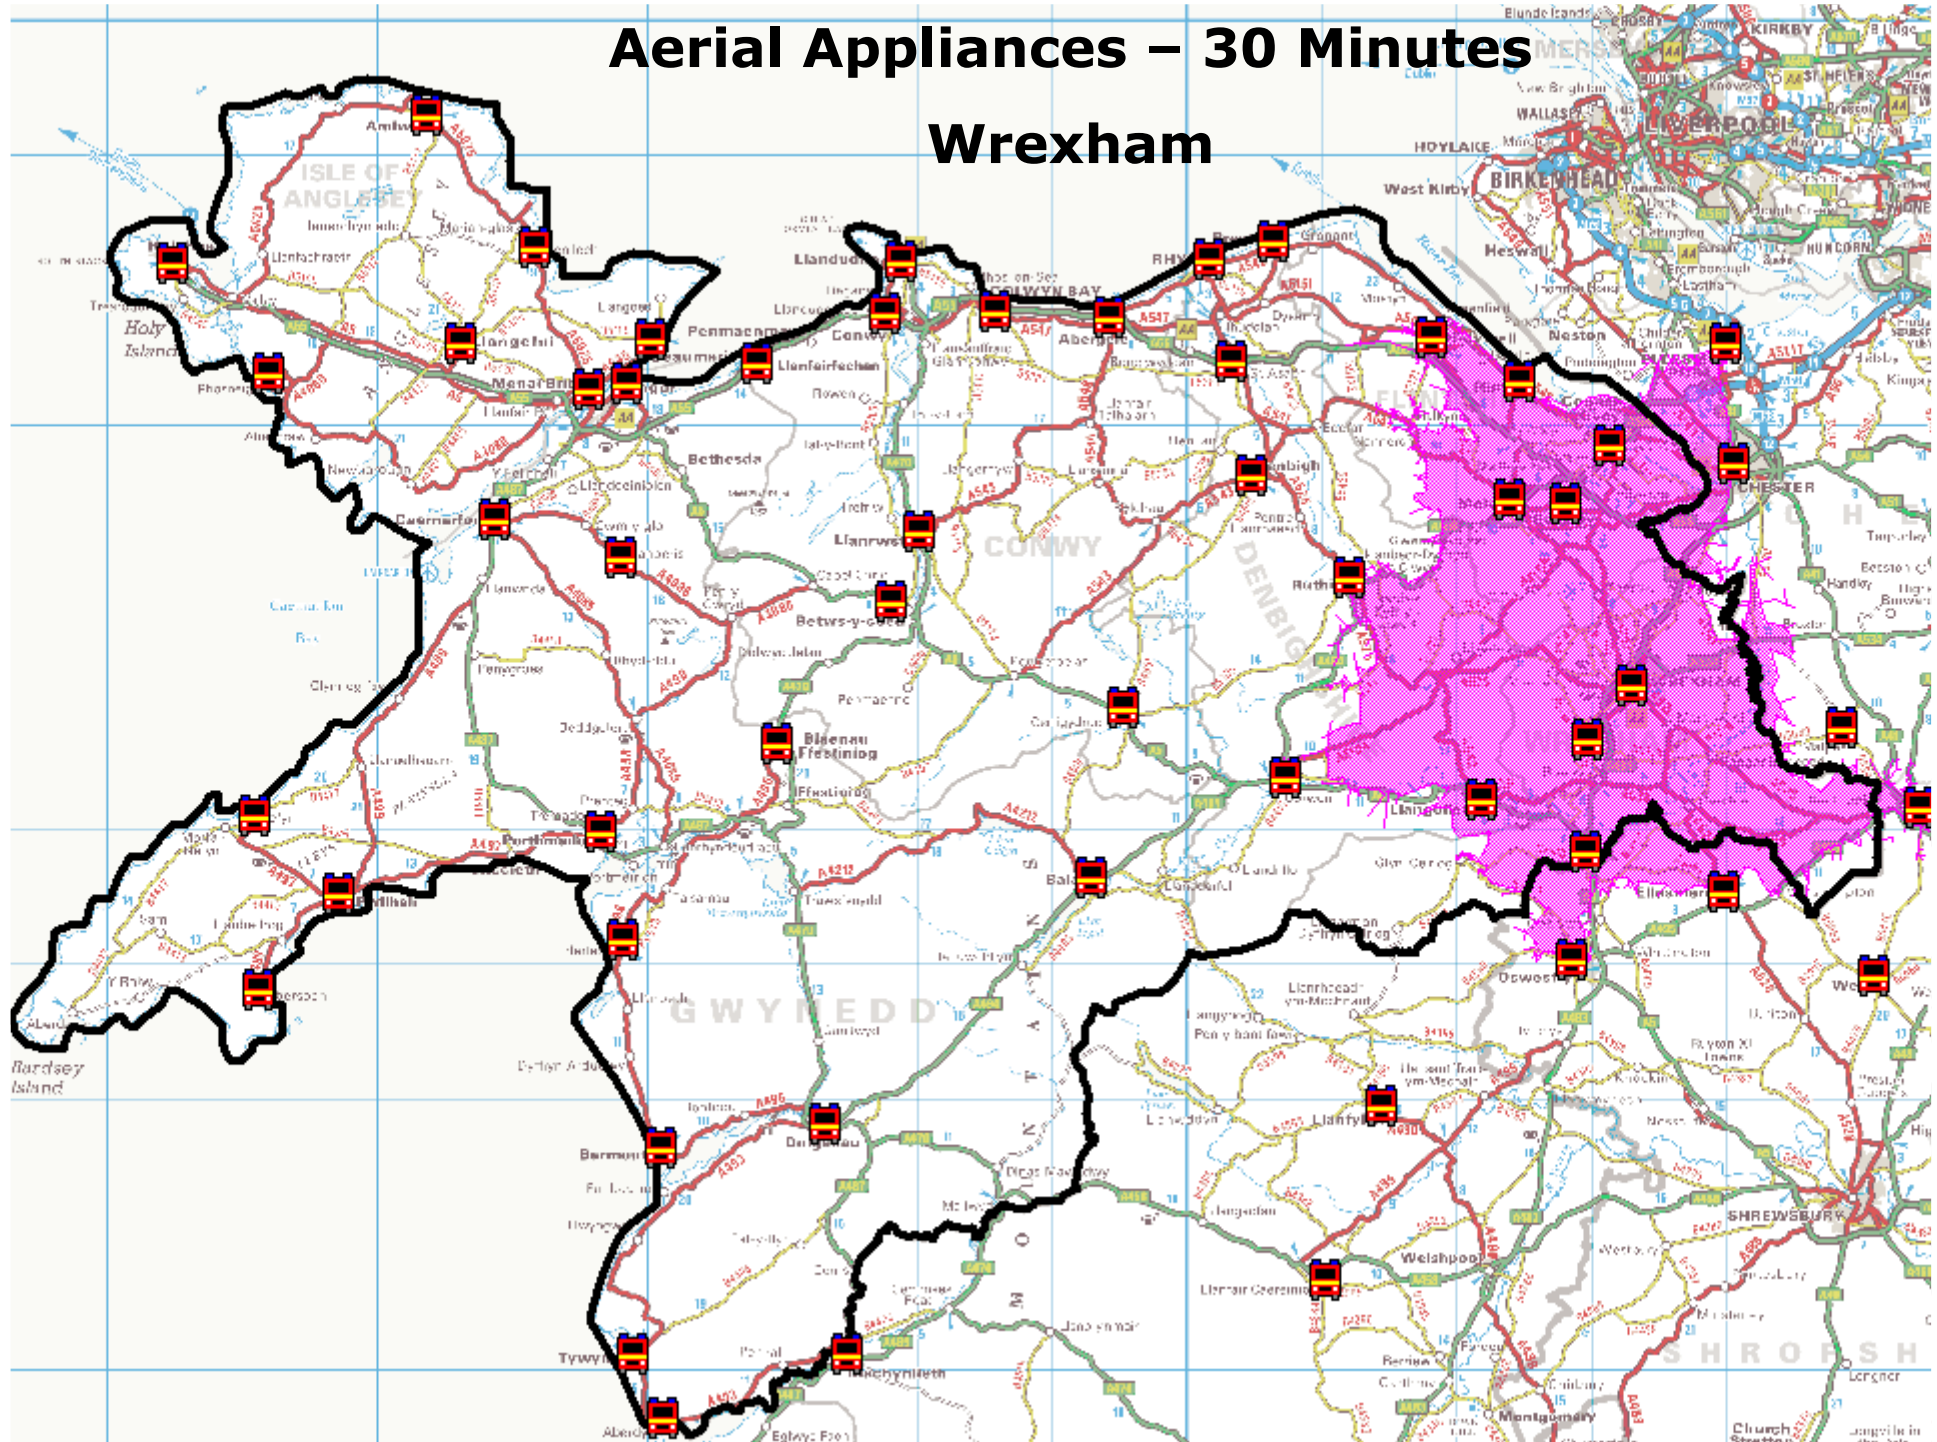

Wrexham

Aerial Appliances – 30 Minutes

Wrexham and Bangor

Aerial Appliances – 30 Minutes

Bangor, Rhyl and Wrexham

Aerial Appliances – 30 Minutes

Wrexham

Aerial Appliances – 30 Minutes Wrexham and Llandudno