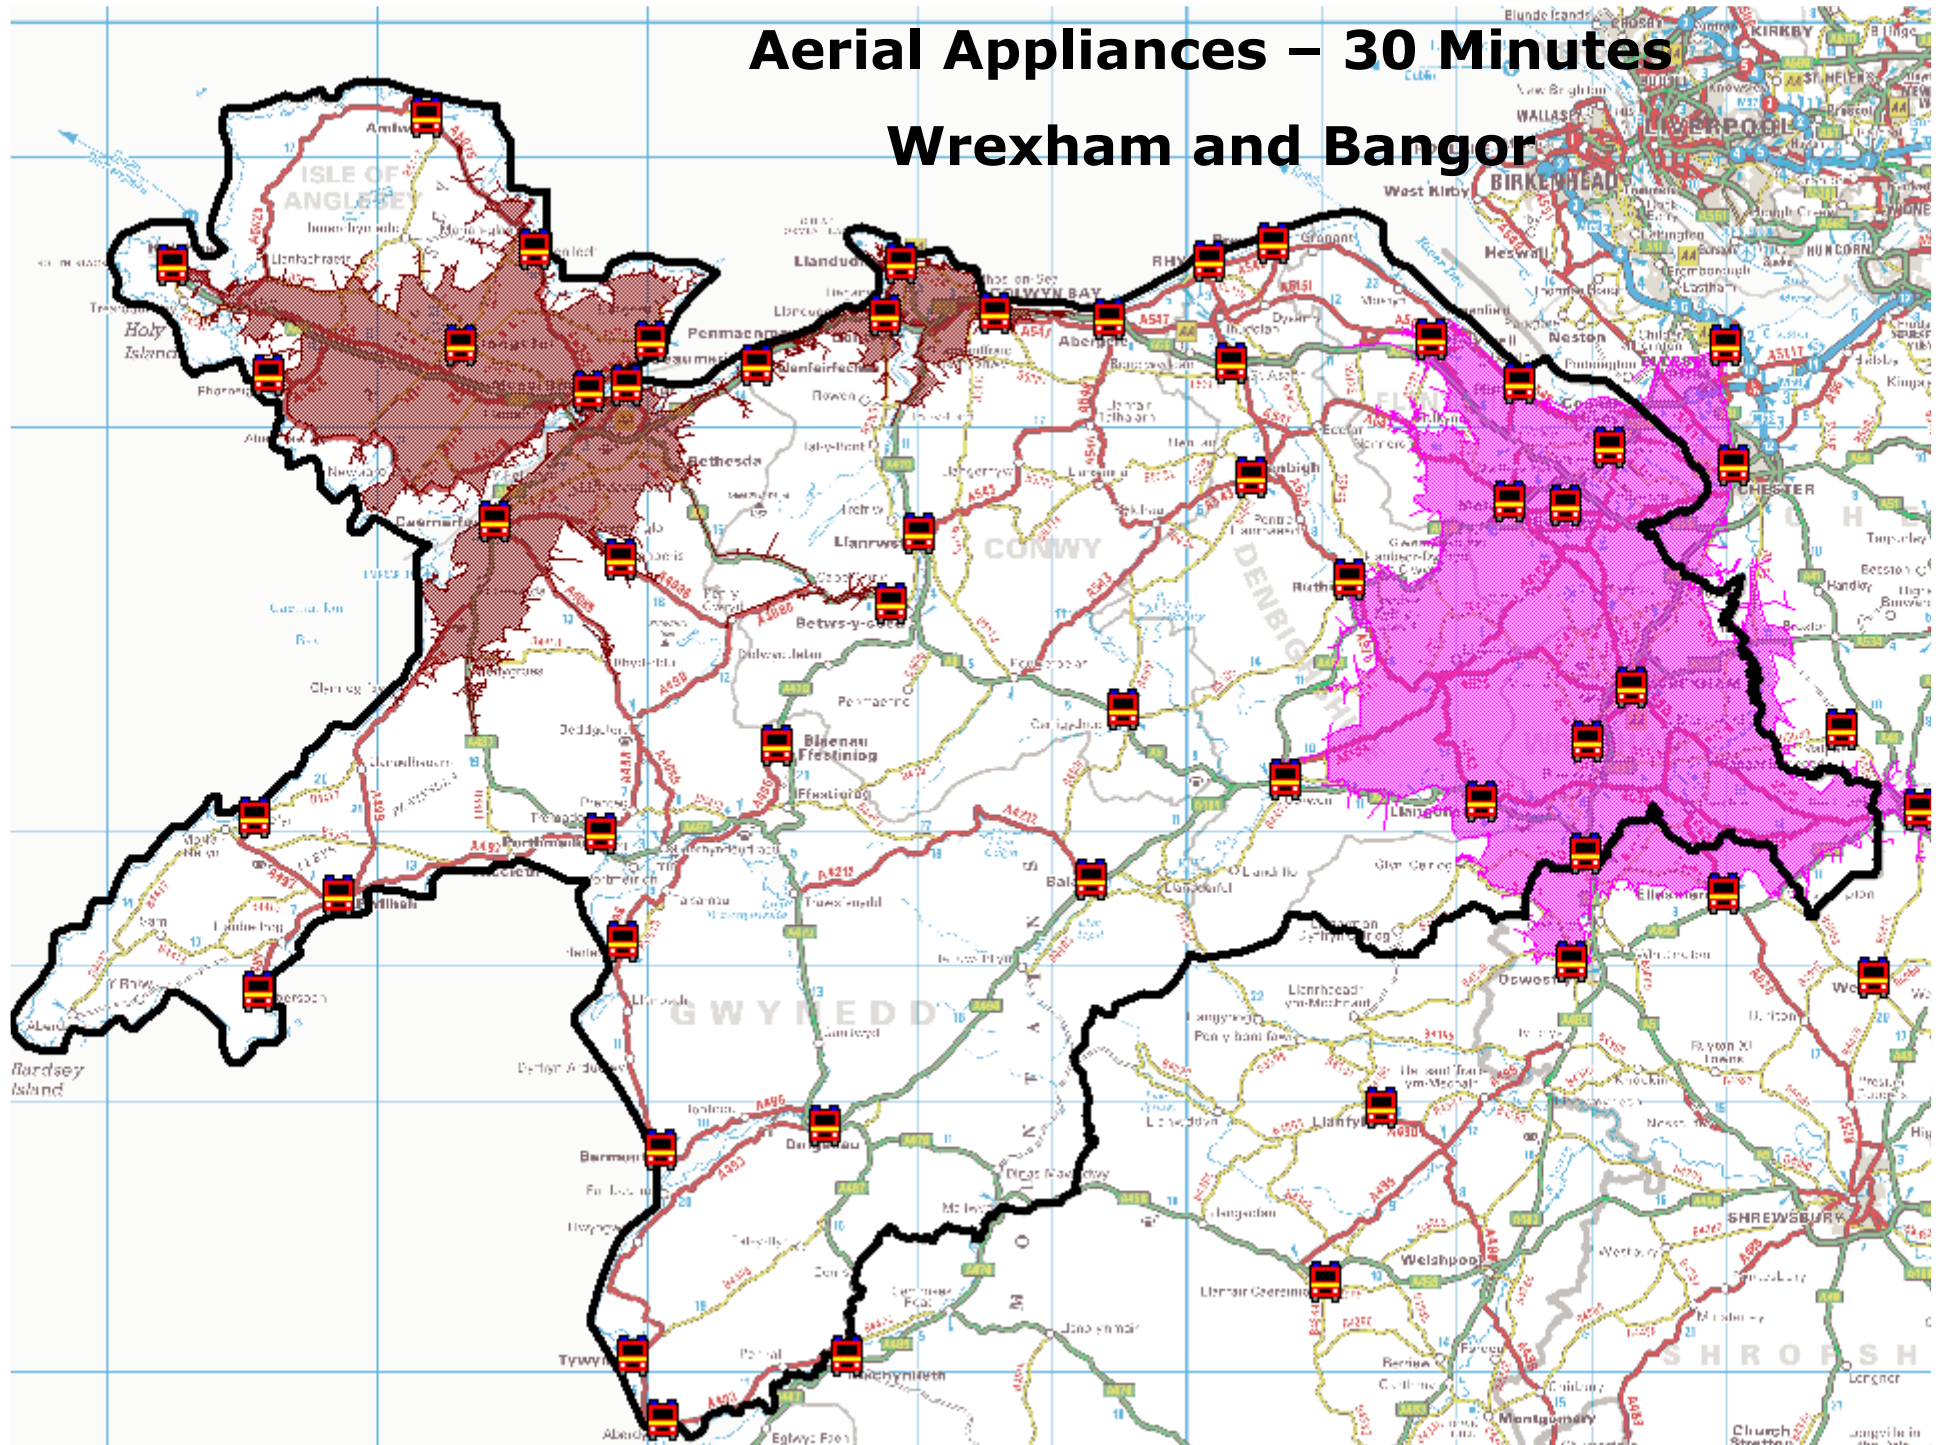

Wrexham

Aerial Appliances – 30 Minutes

Wrexham and Bangor

Aerial Appliances – 30 Minutes

Bangor, Rhyl and Wrexham

Aerial Appliances – 30 Minutes

Wrexham

Aerial Appliances – 30 Minutes Wrexham and Llandudno