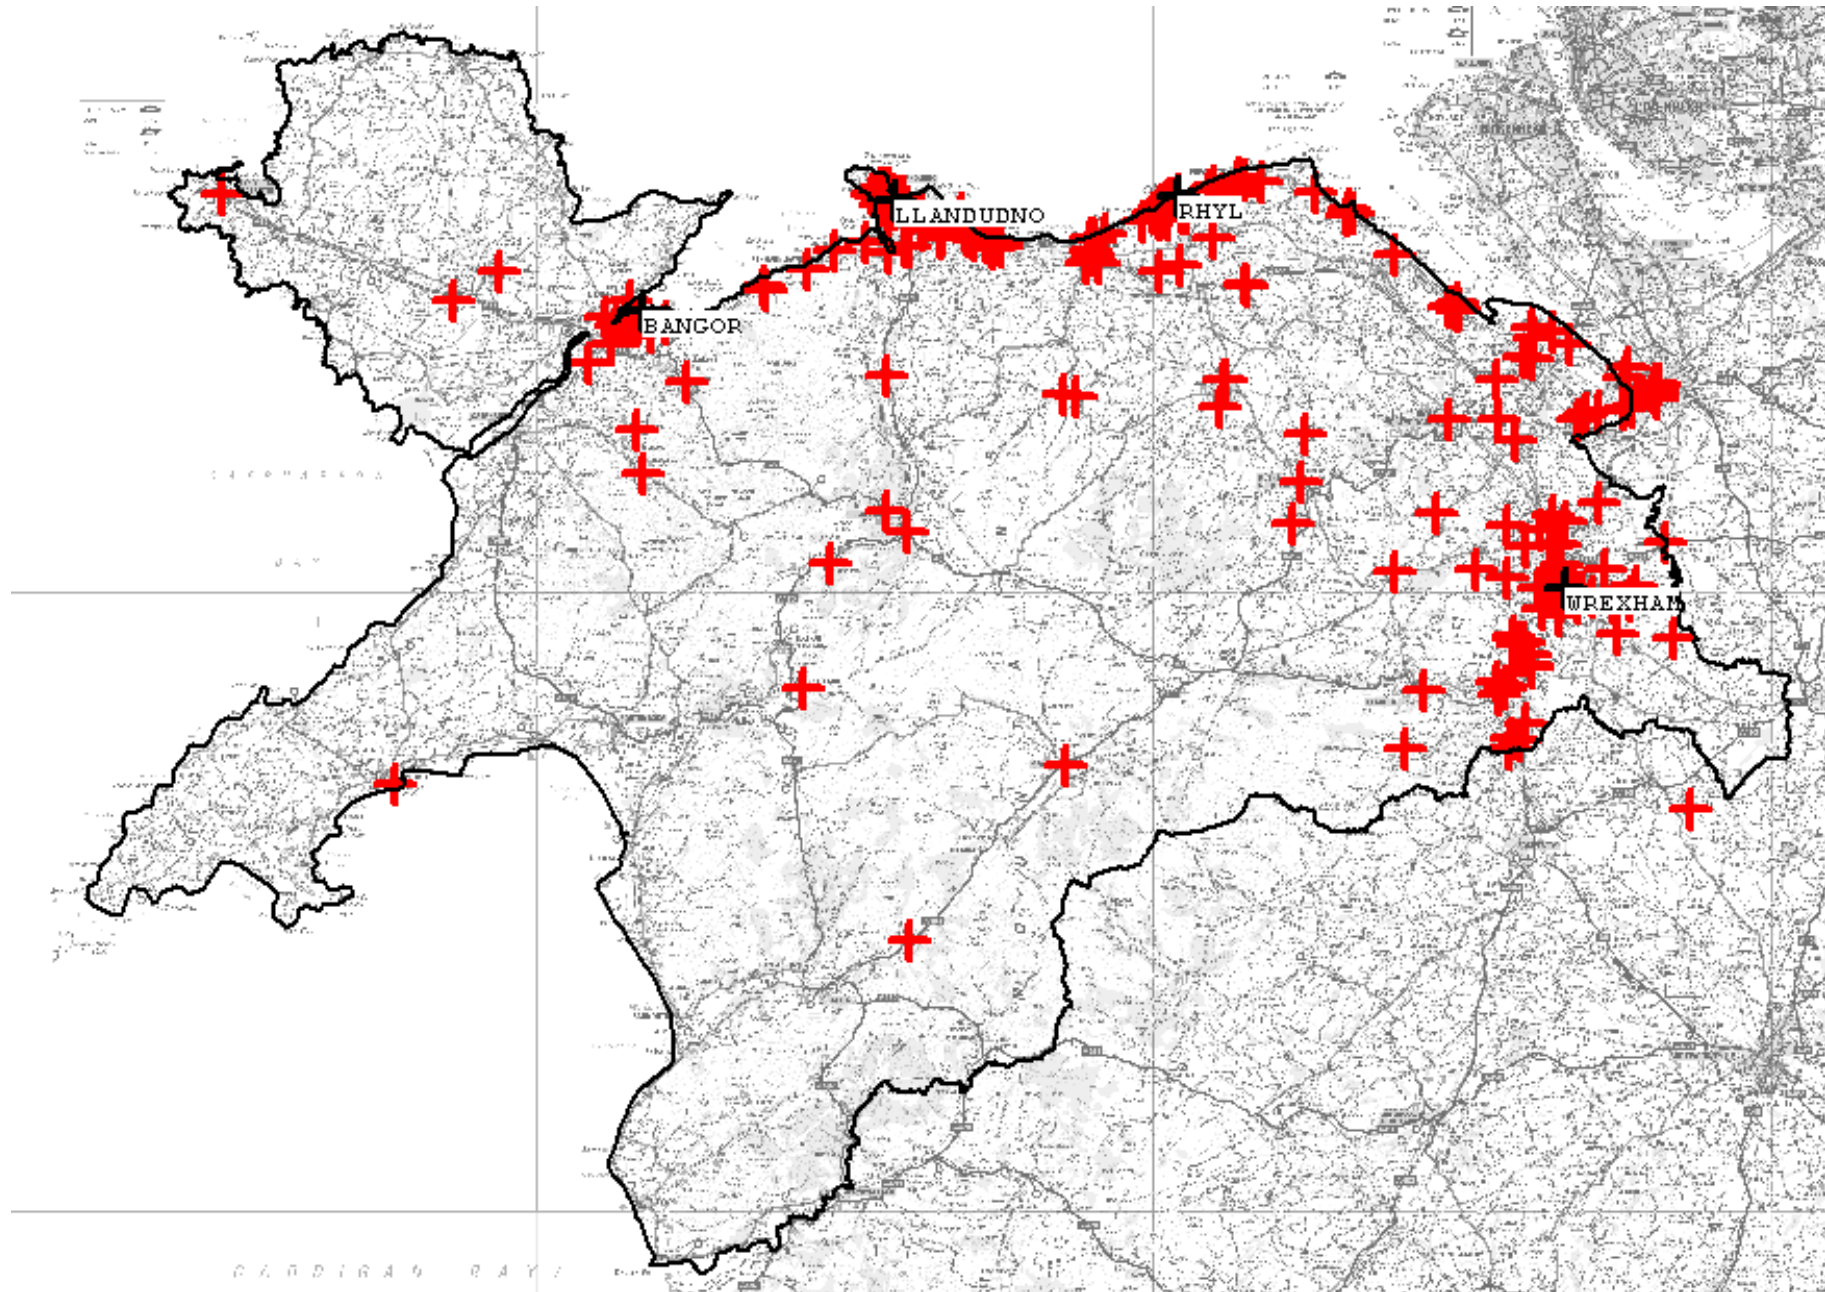

PDA by County

Ynys Môn	100
Gwynedd	165
Conwy	2475
Denbighshire	983
Flintshire	12
Wrexham	266
Total	4001

ALP by Property type

Residential	2854	1090	1764 (Flats)
Commercial	897	819	117 (Industrial Estates)
Education	29	29	
Heritage	13	13	
Hotels	175	175	
Residential Care	16	16	
Total	4001	2142	

Incidents involving ALP – All

Aerial Appliances – 30 Minutes

Bangor

Aerial Appliances – 30 Minutes

Llandudno

Aerial Appliances – 30 Minutes

Rhyl

Aerial Appliances – 30 Minutes

Wrexham

Aerial Appliances – 30 Minutes

Wrexham and Bangor

Aerial Appliances – 30 Minutes

Bangor, Rhyl and Wrexham

Aerial Appliances – 30 Minutes

Wrexham

Aerial Appliances – 30 Minutes Wrexham and Llandudno