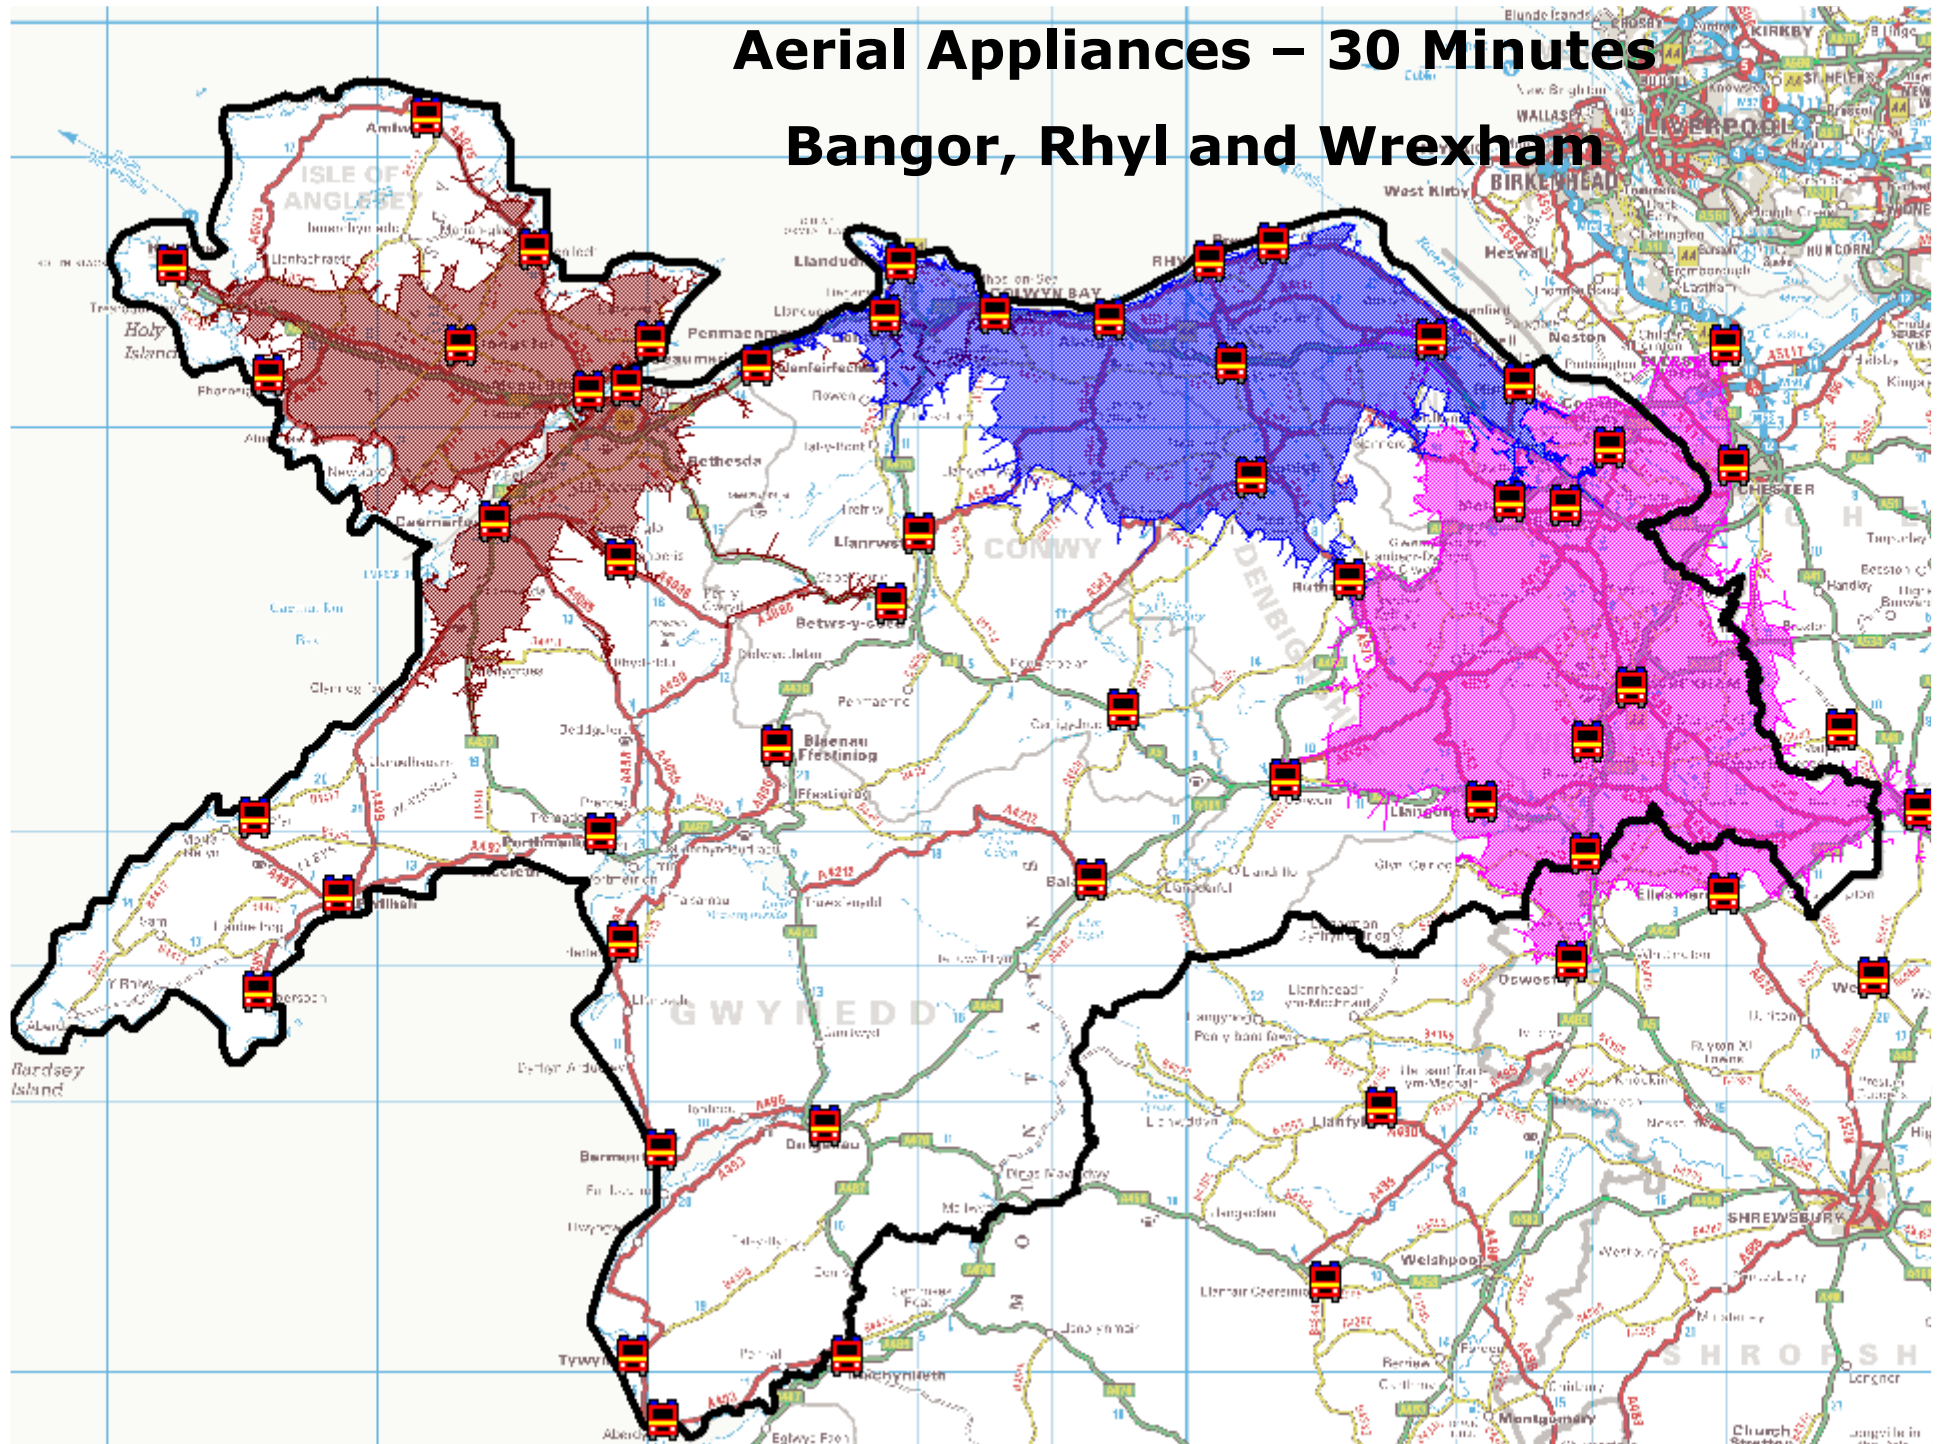

Wrexham

Aerial Appliances – 30 Minutes

Wrexham and Bangor

Aerial Appliances – 30 Minutes

Bangor, Rhyl and Wrexham

Aerial Appliances – 30 Minutes

Wrexham

Aerial Appliances – 30 Minutes Wrexham and Llandudno