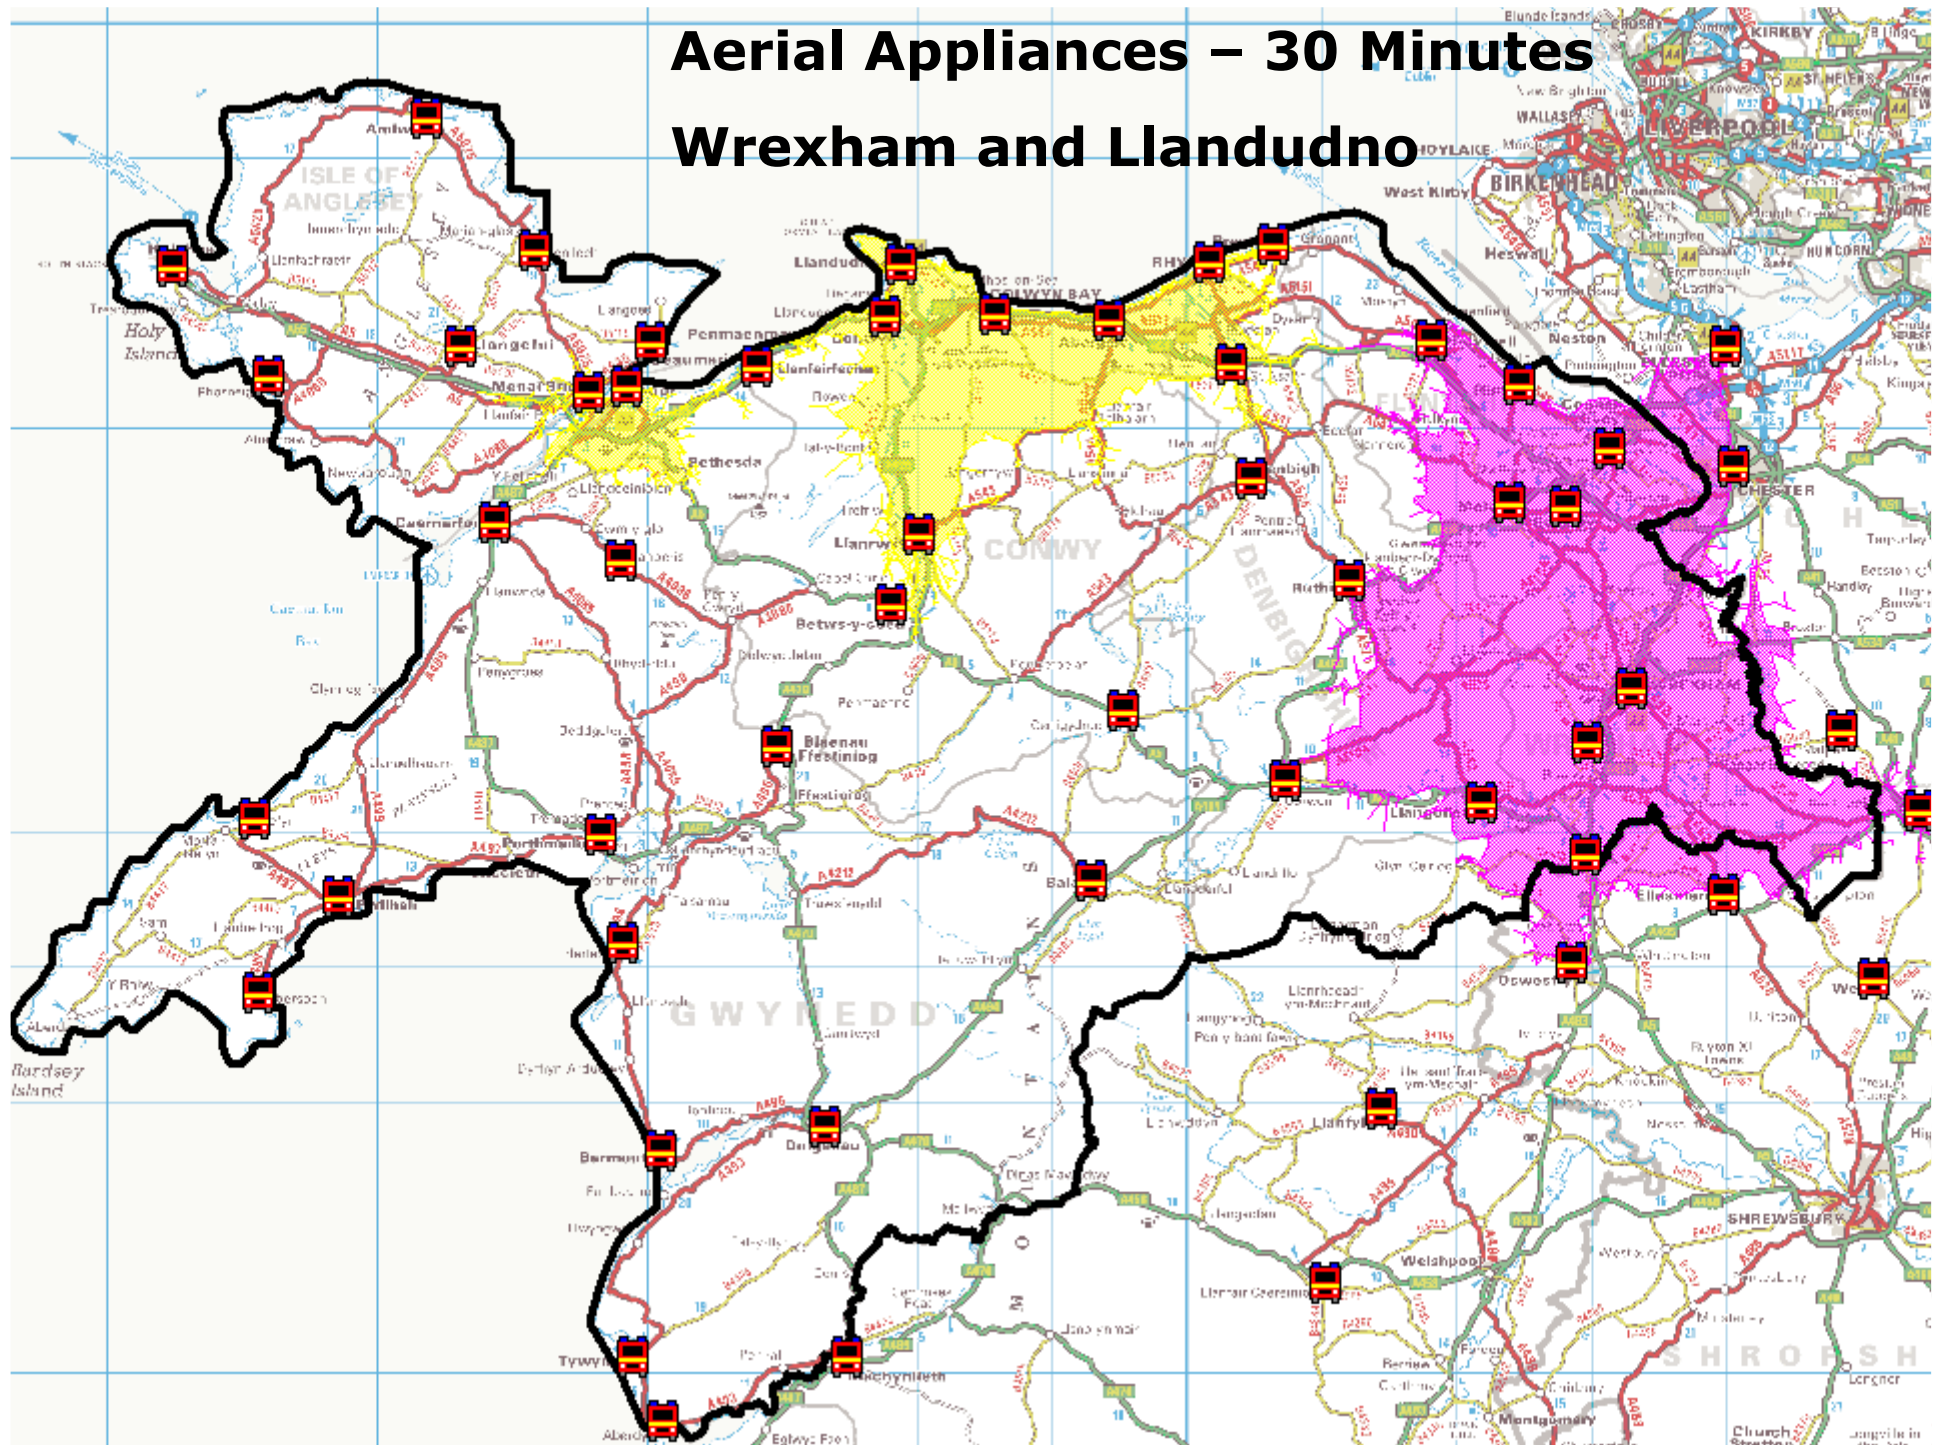

Wrexham

Aerial Appliances – 30 Minutes

Wrexham and Bangor

Aerial Appliances – 30 Minutes

Bangor, Rhyl and Wrexham

Aerial Appliances – 30 Minutes

Wrexham

Aerial Appliances – 30 Minutes Wrexham and Llandudno