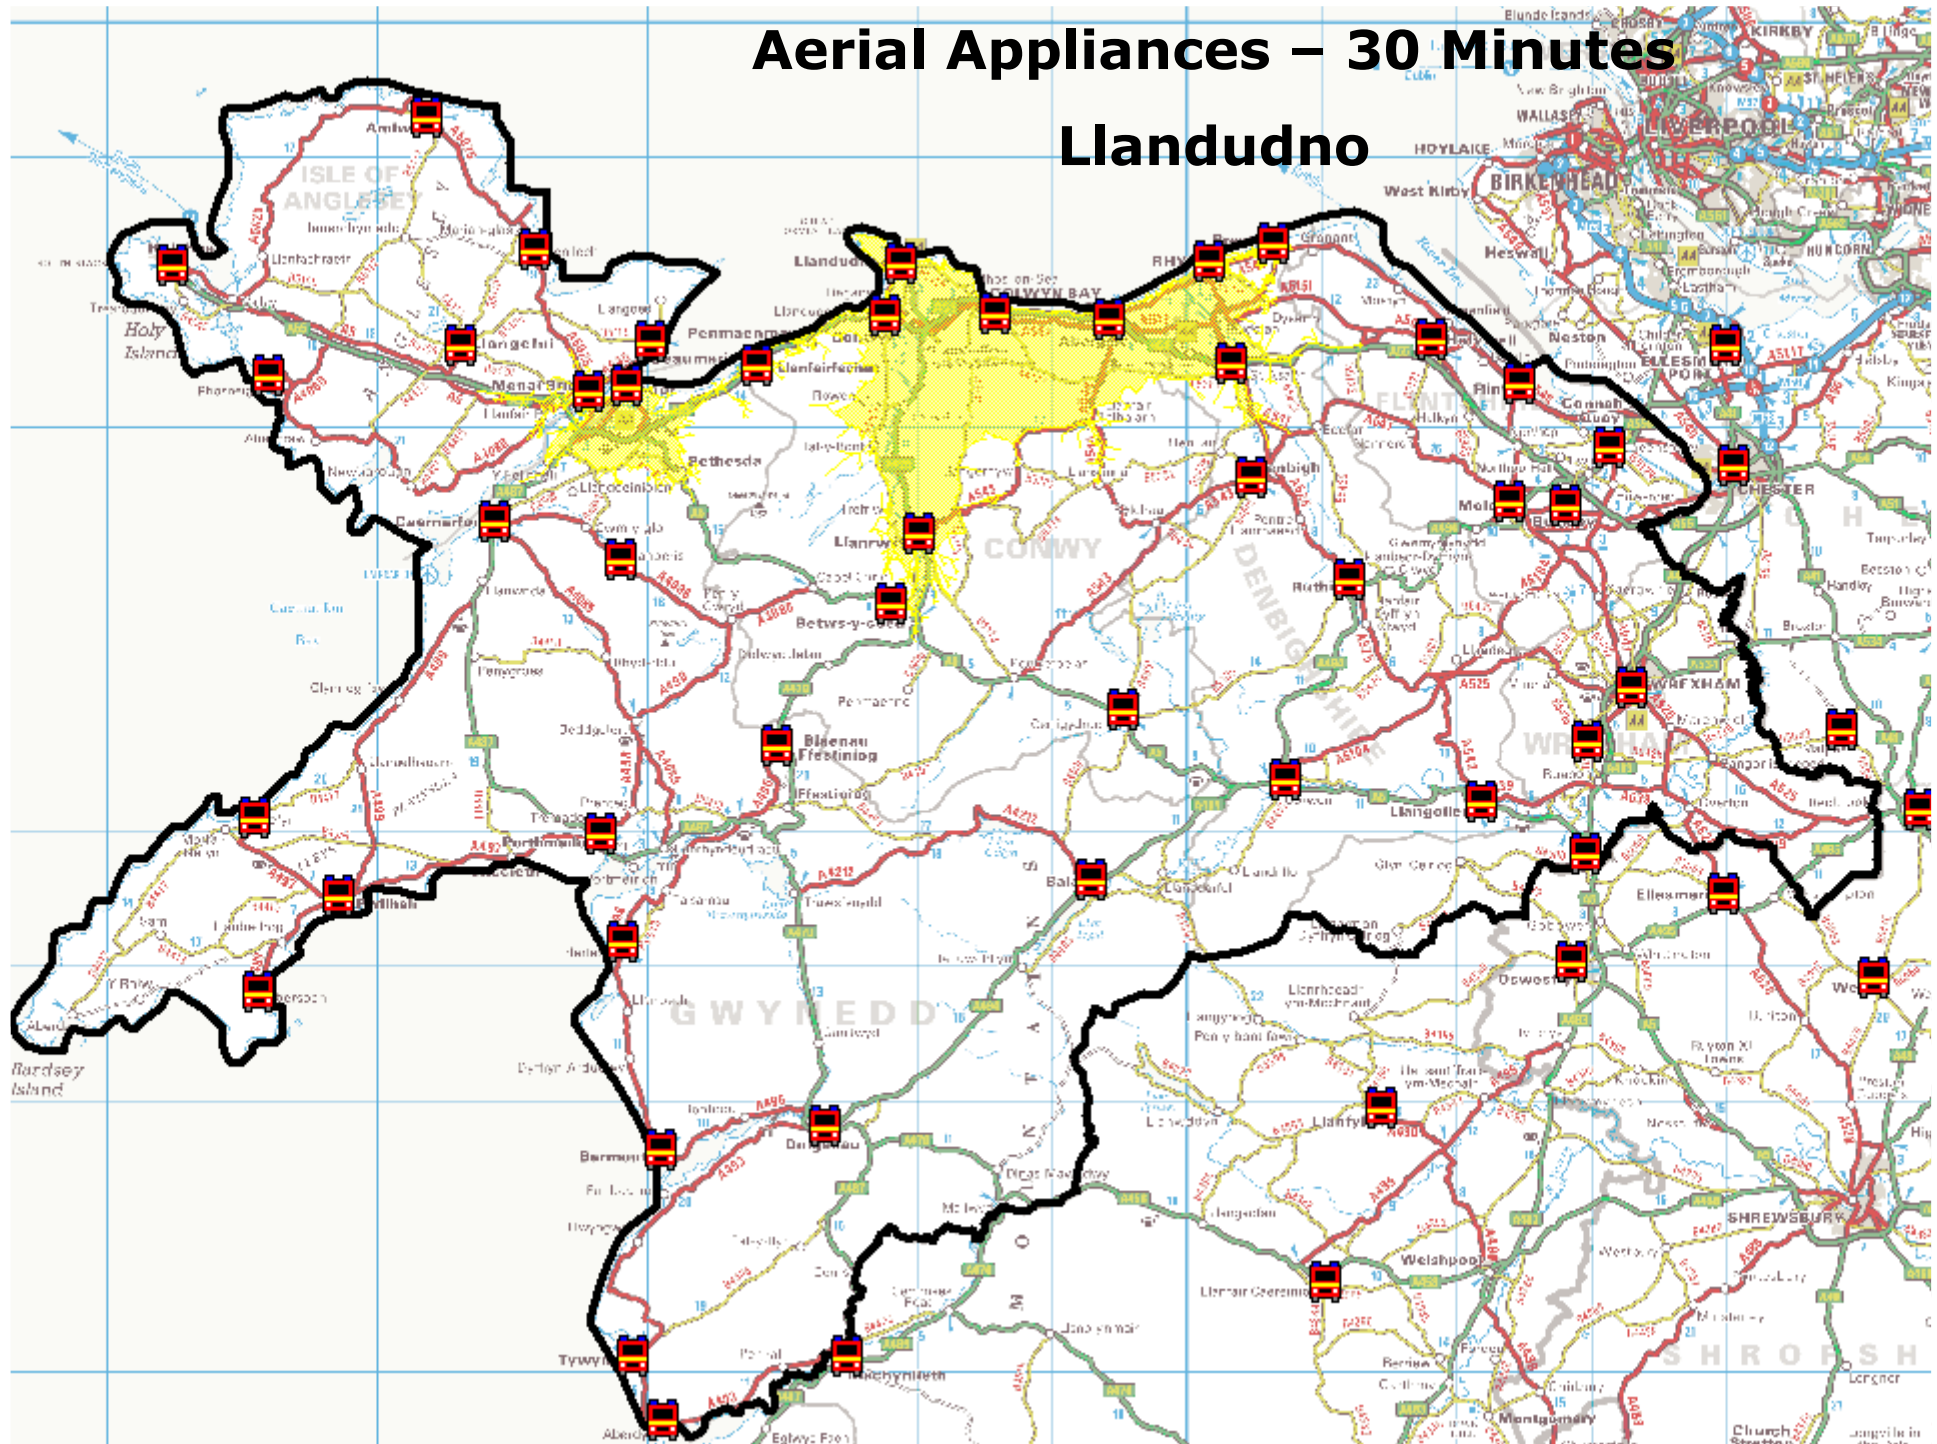

Aerial Appliances – 30 Minutes

Llandudno