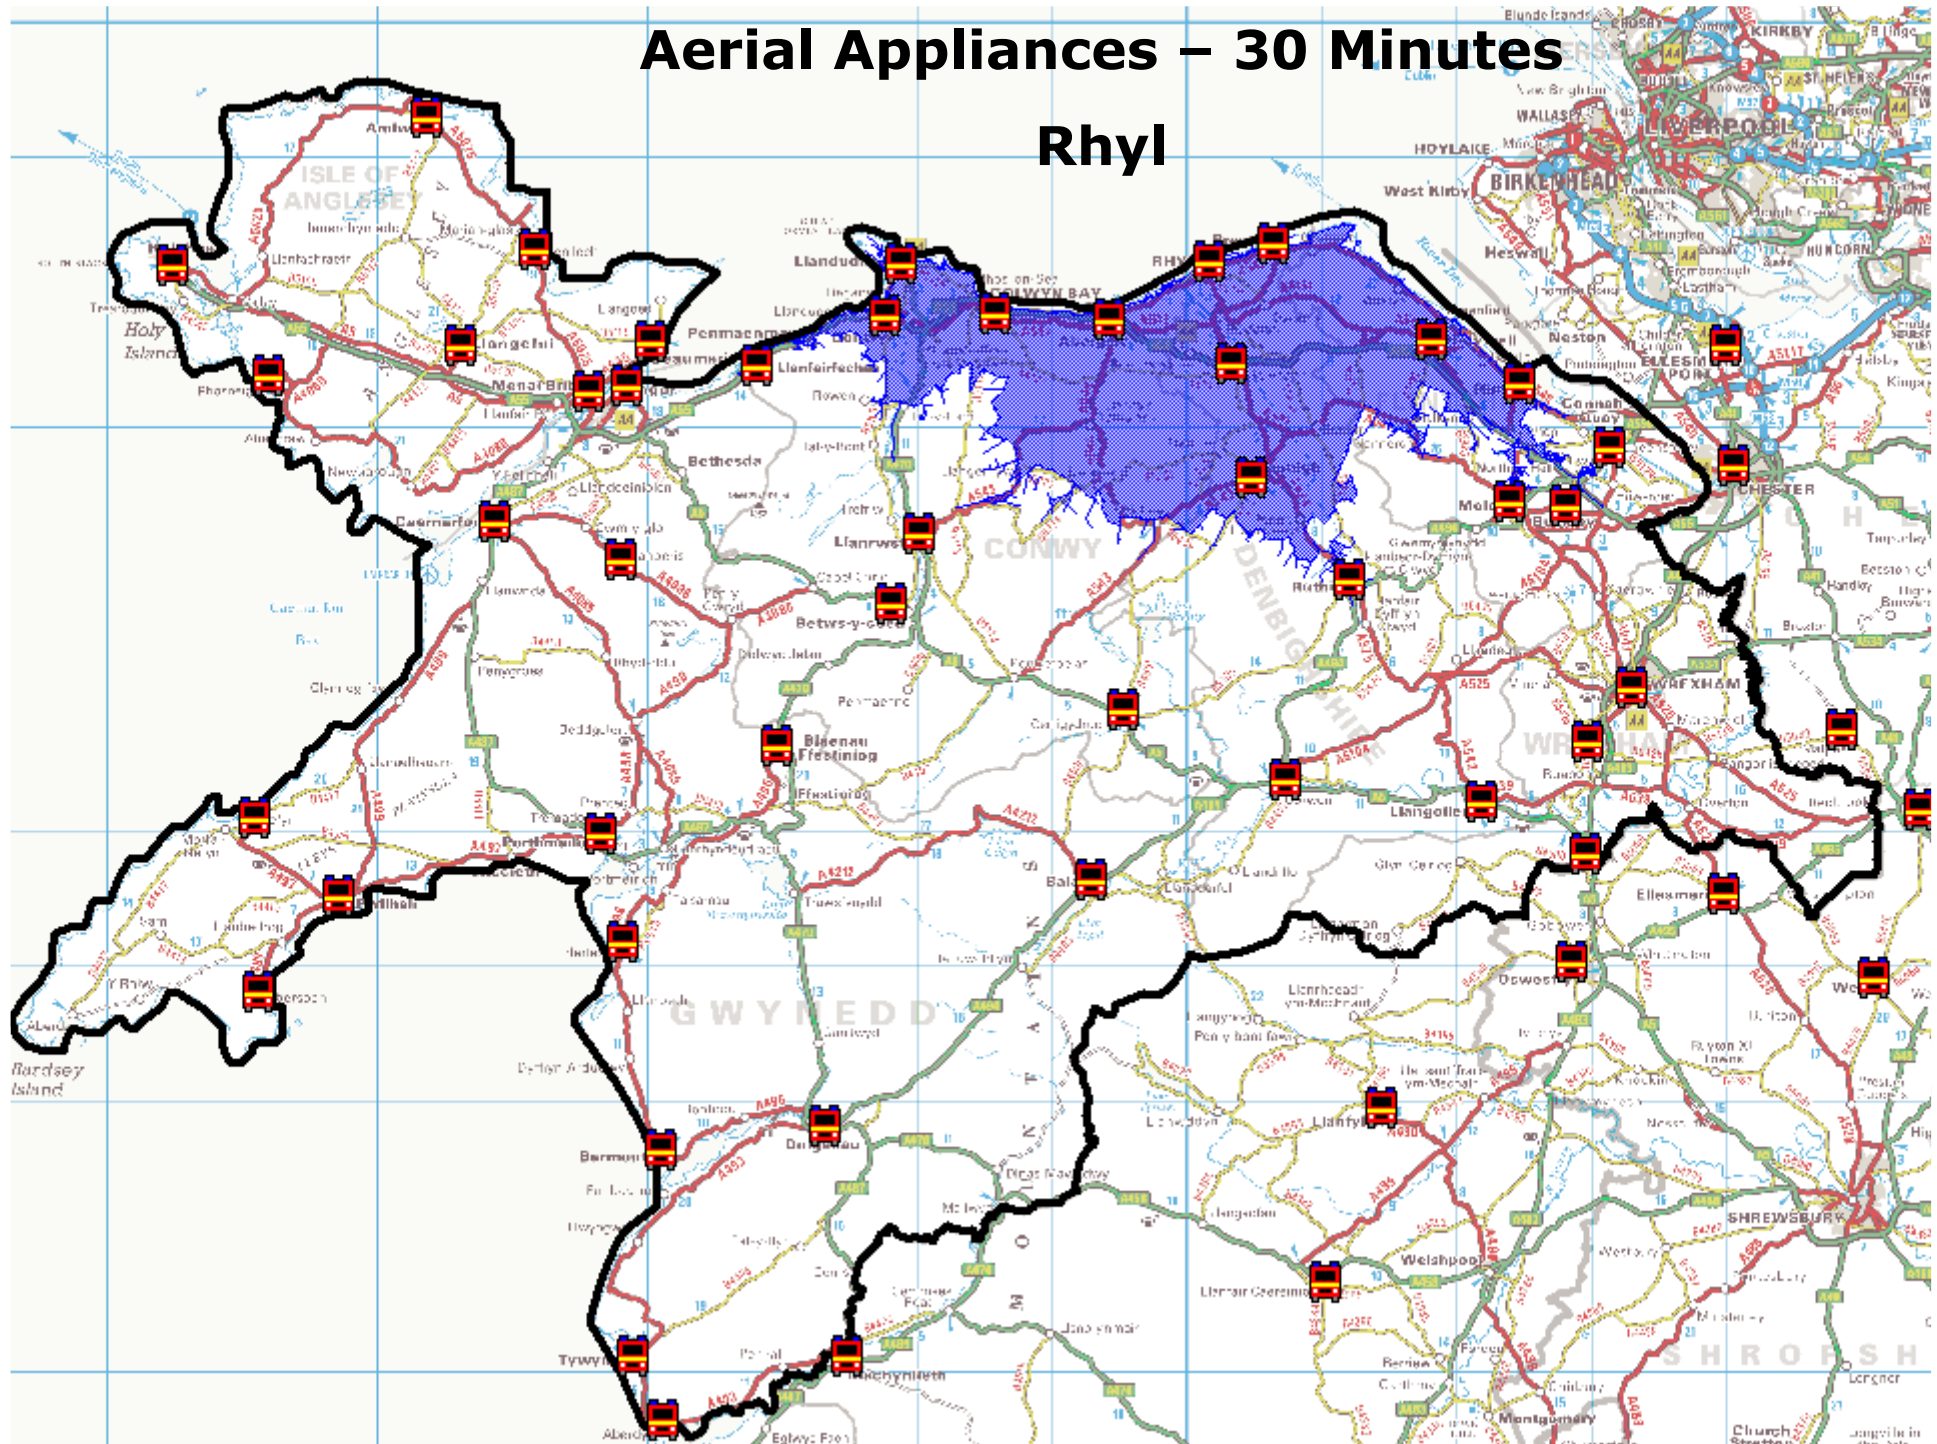

Incidents involving ALP – All

Aerial Appliances – 30 Minutes

Bangor

Aerial Appliances – 30 Minutes

Llandudno

Aerial Appliances – 30 Minutes

Rhyl

Aerial Appliances – 30 Minutes

Wrexham

Aerial Appliances – 30 Minutes

Wrexham and Bangor

Aerial Appliances – 30 Minutes

Bangor, Rhyl and Wrexham

Aerial Appliances – 30 Minutes

Wrexham

Aerial Appliances – 30 Minutes Wrexham and Llandudno