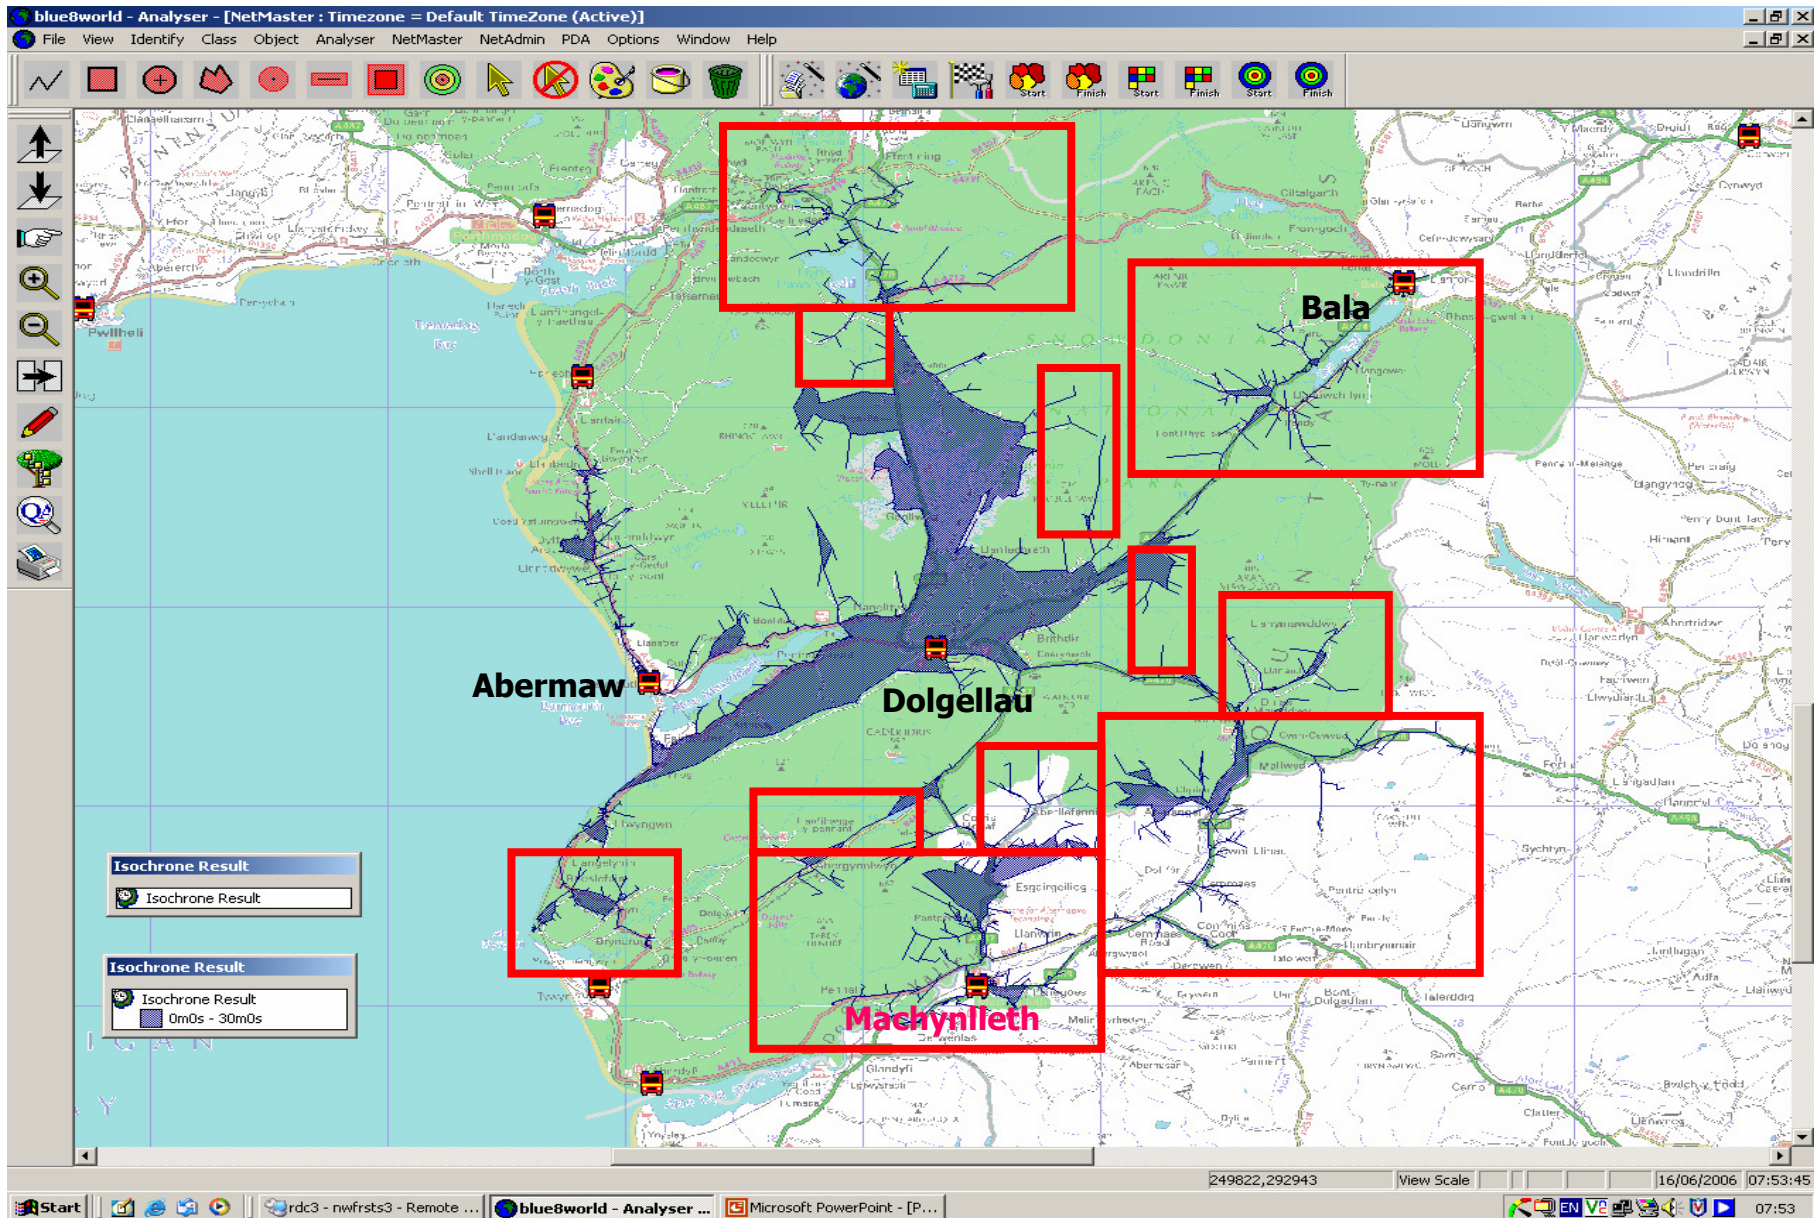

Peiriant Deuddiben o fewn 30 Munud

ATODIAD 1

Abermaw - 30 Munud

ATODIAD 2

Dolgellau - 30 Munud

ATODIAD 3

Cyfunol - 30 Munud

ATODIAD 4

The screenshot displays the 'blue8world - Analyser' software interface. The main window shows a map of Wales with a highlighted area around Harlech, indicating the 30-minute isochrone. The map is overlaid with a grid and various geographical features. The software interface includes a menu bar (File, View, Identify, Class, Object, Analyser, NetMaster, NetAdmin, PDA, Options, Window, Help) and a toolbar with various icons for navigation and analysis. The status bar at the bottom shows the date and time as 16/06/2006 07:56:45.

Harlech

Isochrone Result
Isochrone Result
0m0s - 30m0s

Microsoft PowerPoint - [Presentation1]
264490,293659 View Scale 16/06/2006 07:56:45