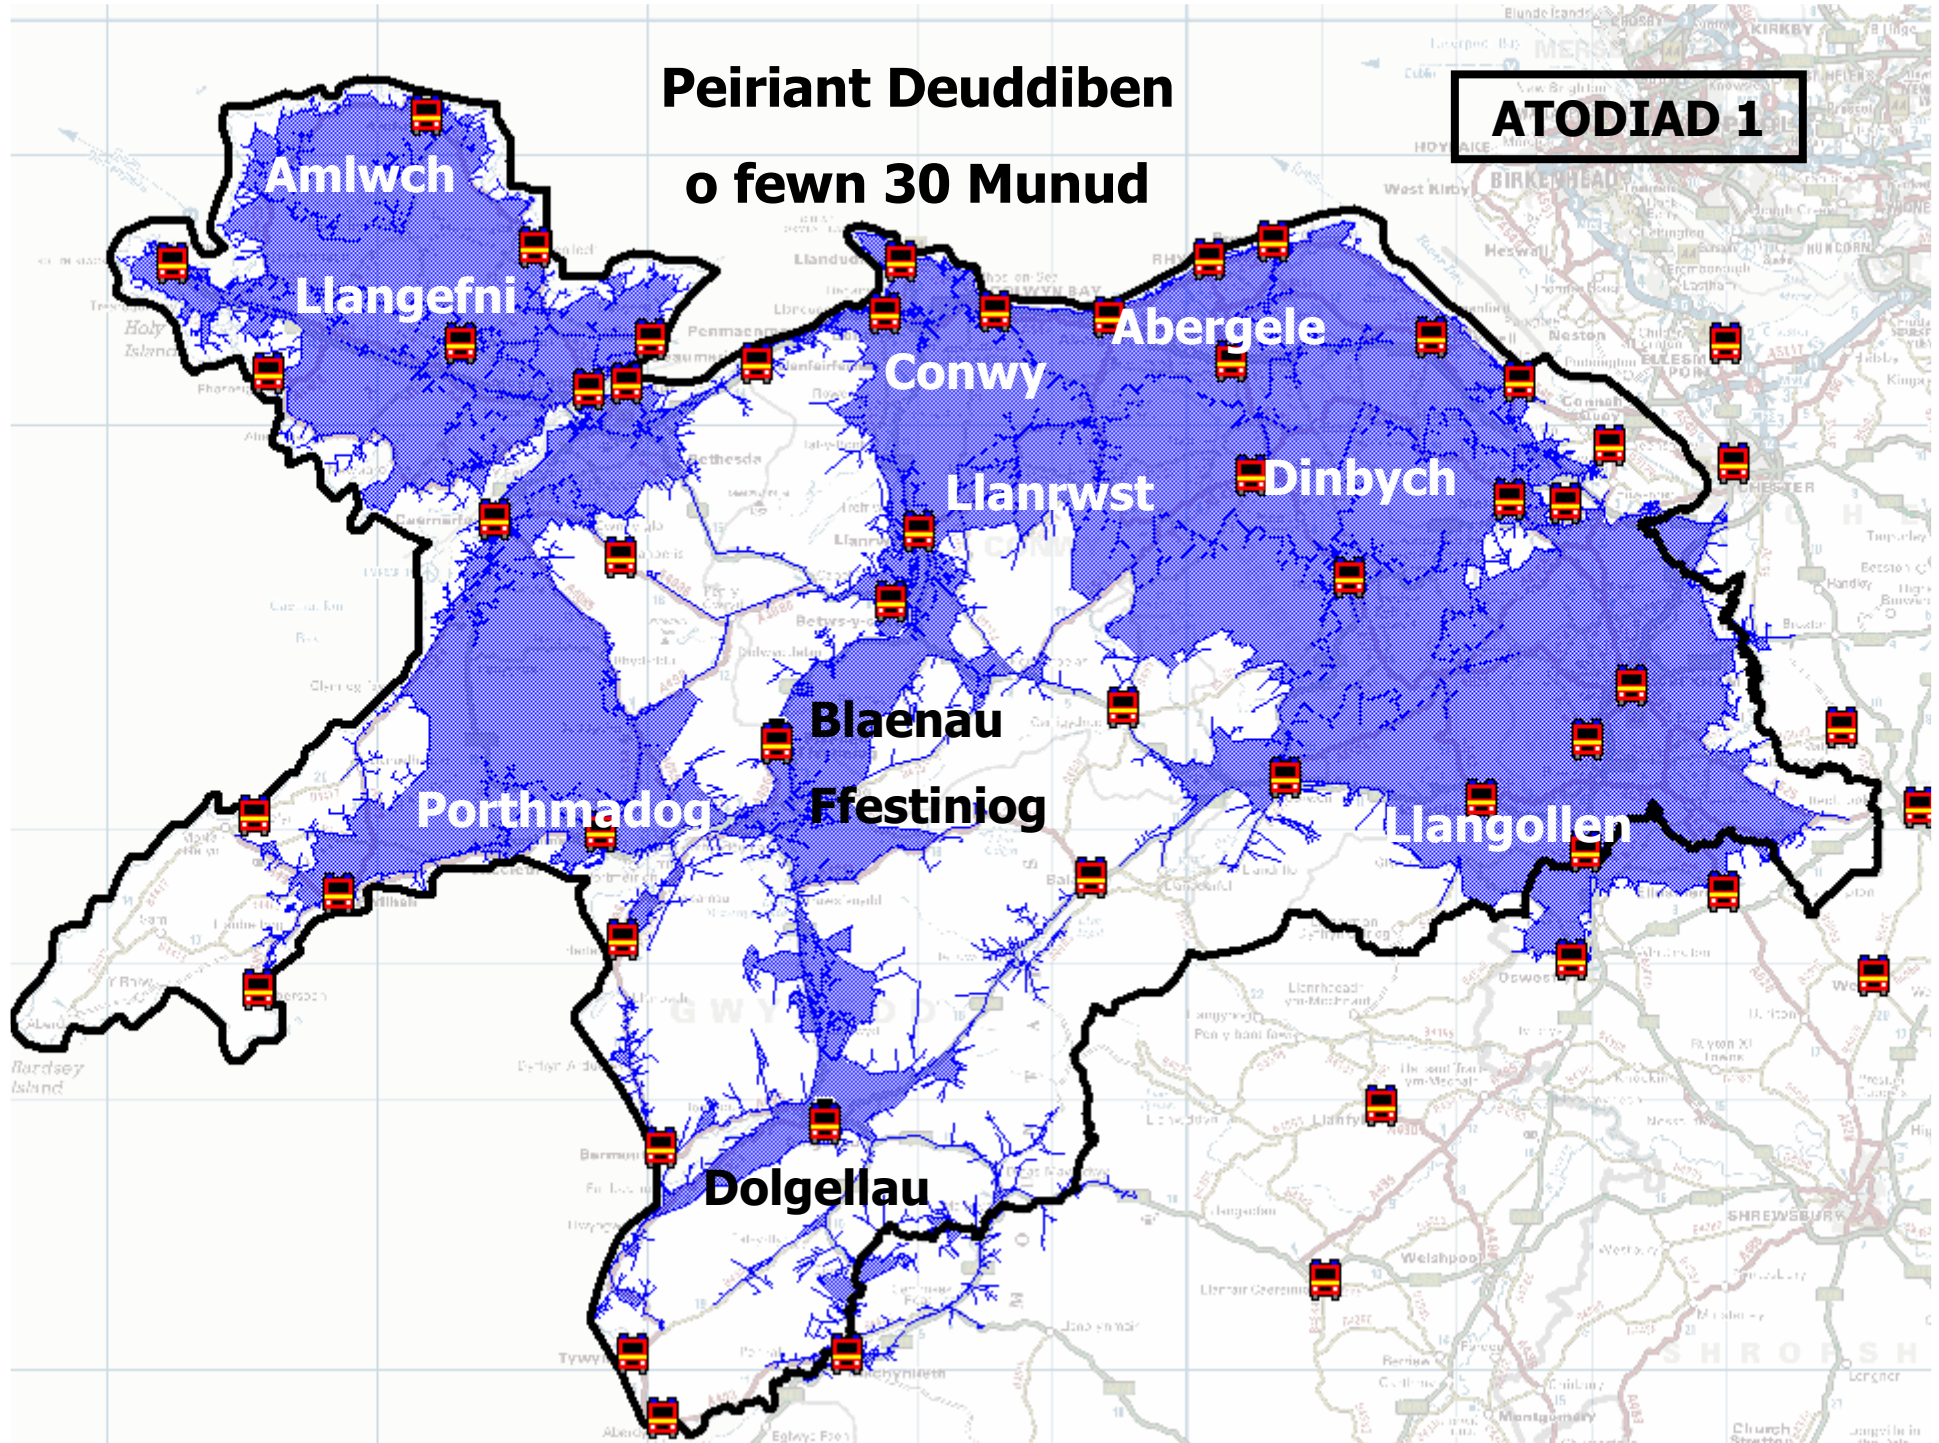

Peiriant Deuddiben o fewn 30 Munud

ATODIAD 1

Abermaw - 30 Munud

ATODIAD 2

Dolgellau - 30 Munud

ATODIAD 3

Cyfunol - 30 Munud

ATODIAD 4

The screenshot displays the 'blue8world - Analyser' software interface. The main window shows a map of Wales with a highlighted area around Harlech, indicating the 30-minute isochrone. The map is overlaid with a grid and various geographical features. The software interface includes a menu bar (File, View, Identify, Class, Object, Analyser, NetMaster, NetAdmin, PDA, Options, Window, Help) and a toolbar with various icons for navigation and analysis. The status bar at the bottom shows the date and time as 16/06/2006 07:56:45.