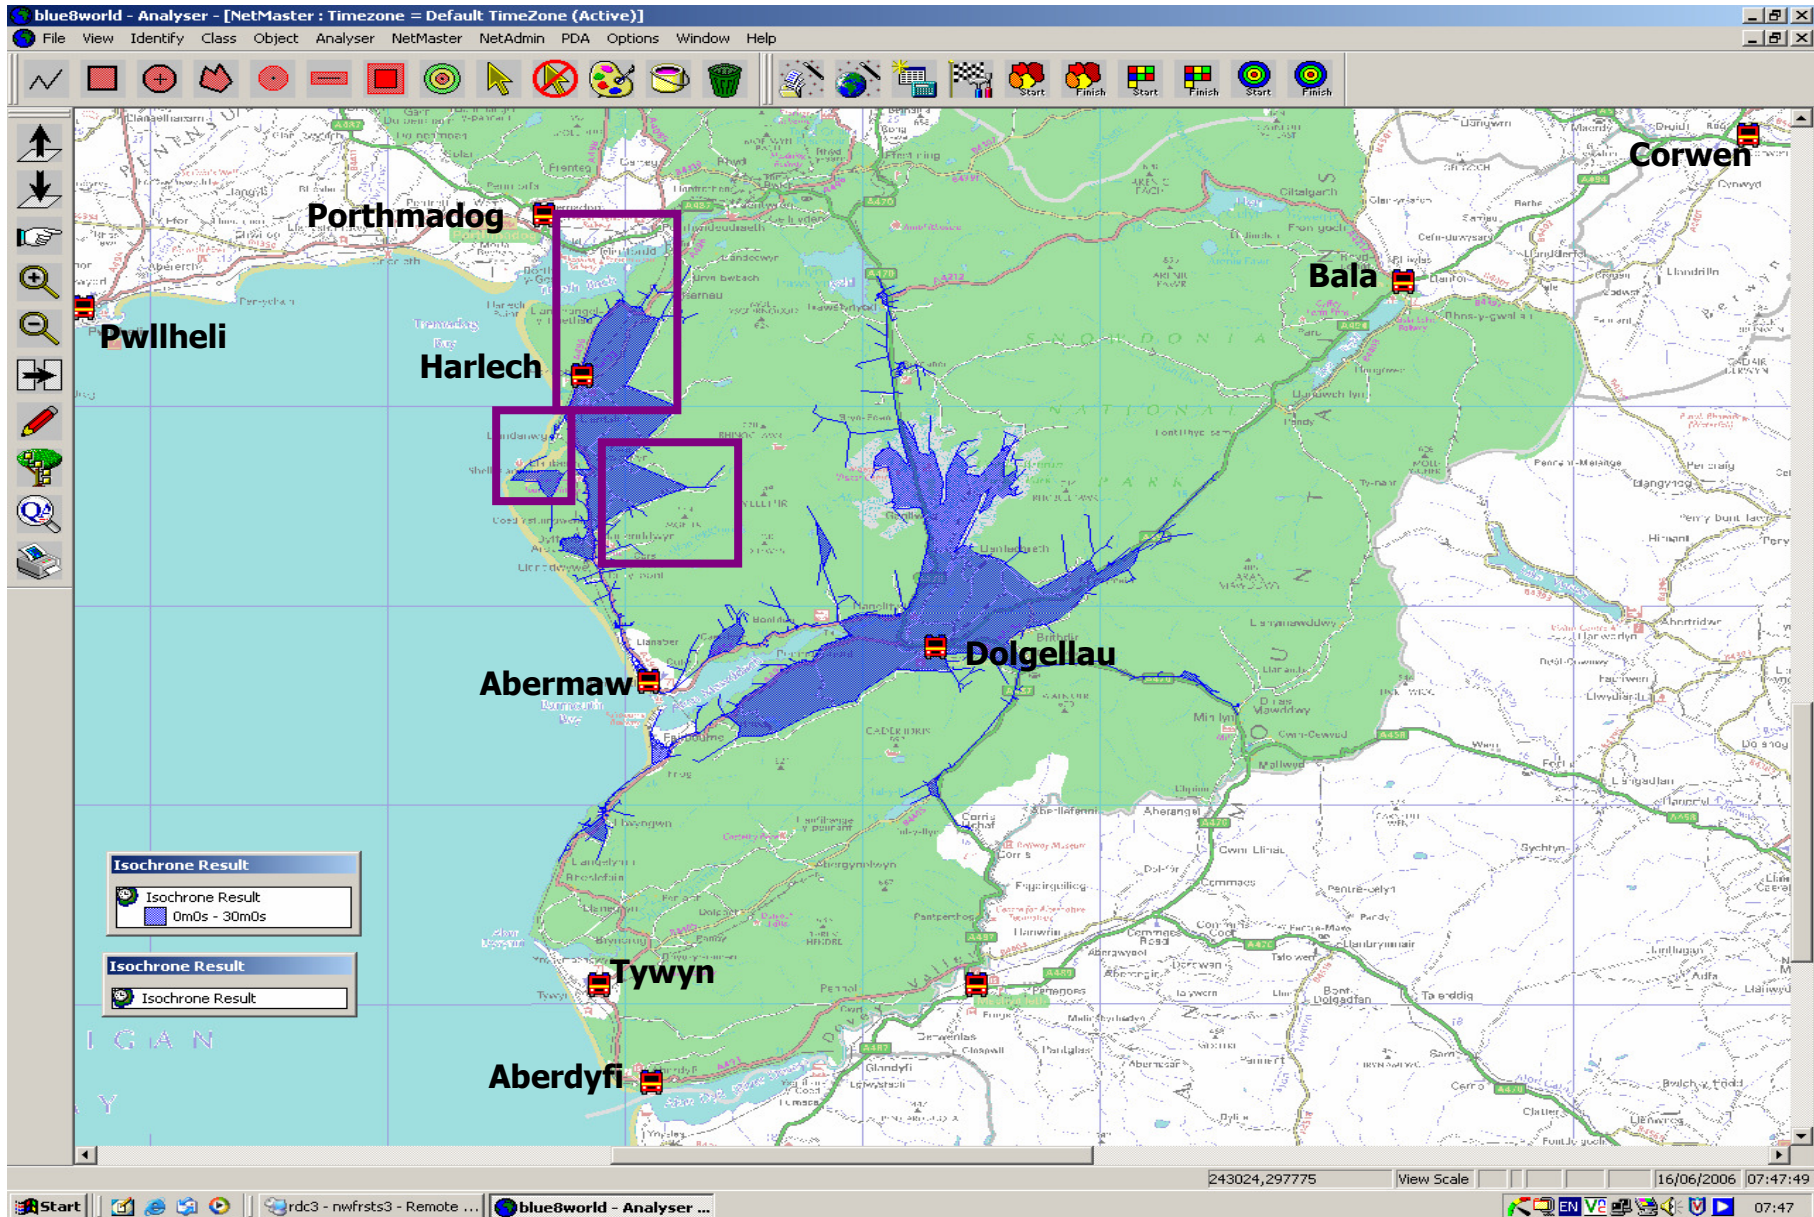

Peiriant Deuddiben o fewn 30 Munud

ATODIAD 1

Abermaw - 30 Munud

ATODIAD 2

Dolgellau - 30 Munud

ATODIAD 3

Cyfunol - 30 Munud

ATODIAD 4

The screenshot displays the 'blue8world - Analyser' software interface. The main window shows a map of Wales with a highlighted area around Harlech, indicating the 30-minute isochrone. The map is overlaid with a grid and various geographical features. The software interface includes a menu bar (File, View, Identify, Class, Object, Analyser, NetMaster, NetAdmin, PDA, Options, Window, Help) and a toolbar with various icons for navigation and analysis. The status bar at the bottom shows the date and time as 16/06/2006 07:56:45.

Harlech

Isochrone Result
Isochrone Result
0m0s - 30m0s

Microsoft PowerPoint - [Presentation1]
264490,293659 View Scale 16/06/2006 07:56:45